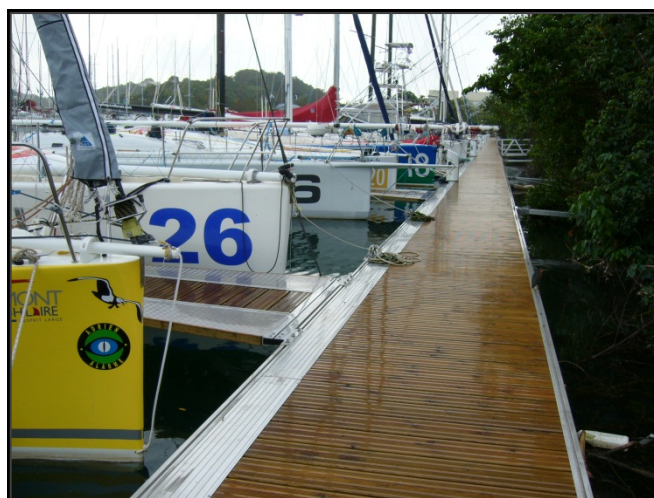

We invested in our own storage platform, neighboring to one of the most European sawmill, near a port. Our woods are exclusively spruce or fir trees autoclave treated in conformity with PEFC and CE standards, certified CTBB+. We supply, according to your needs, a phytosanitary certificate giving evidence of treatments.